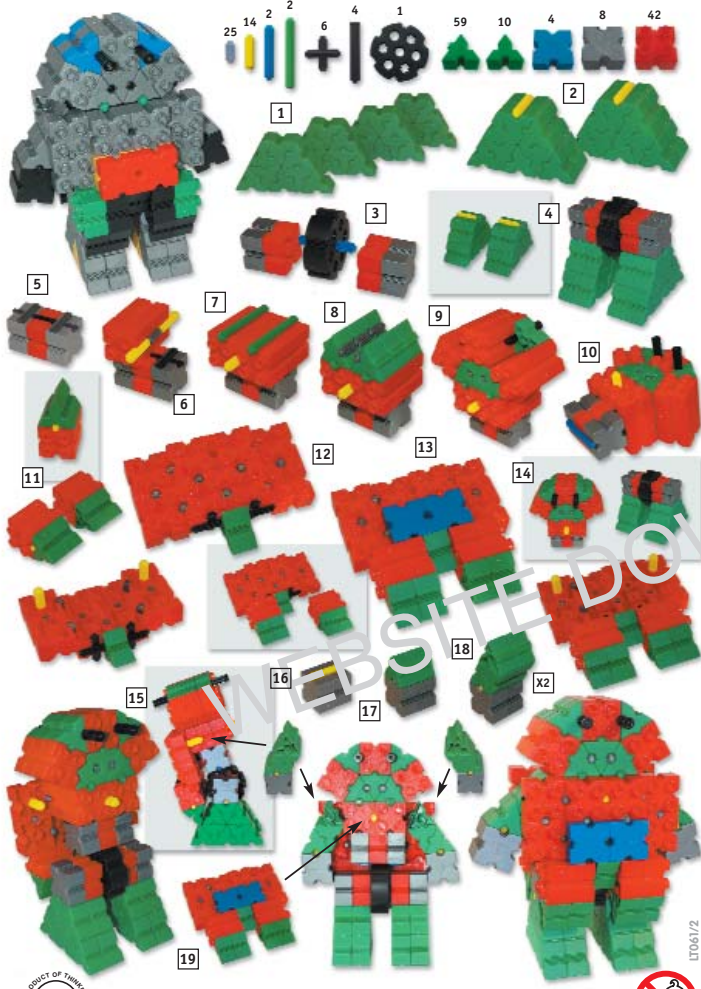

Advanced
Technic

Morphun

Robotron Construction Set

WARNING:
CHOKING HAZARD - Small parts.
Not suitable for children under 3 years.

Thinkplay Ltd, 7 Chesterfield Road, Chiswick, London W4 3HG, United Kingdom
 Fax: +44 (0) 20 8747 1700 E-mail: schools@morphun.com or visit www.morphun.com
 All Products EN71 Approved. Complies with ASTM F963. Patents Granted. Morphun® is a registered trade mark.